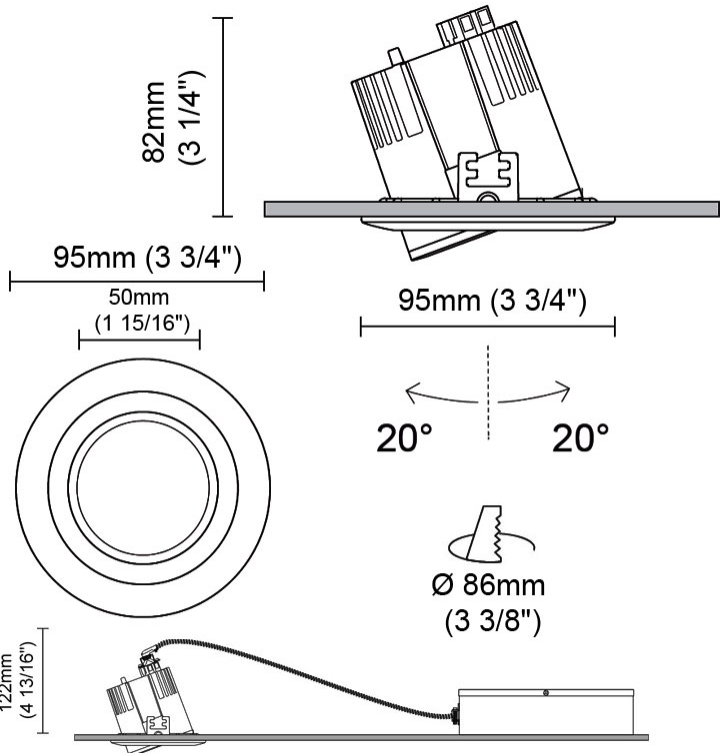

GENERAL

Series: Dixit
Brand: Ivela
Division: Architectural
Mounting Type: Recessed
Mounting Location: Ceiling
Subcategory: Downlight

PHYSICAL

Shape: Round
Diameter (mm): 95
Diameter (in): 3 3/4
Depth (mm): 82
Depth (in): 3 1/4
Min. Recessing Depth (mm): 122
Min. Recessing Depth (in): 4 13/16
Light Distribution: Adjustable / Direct
Weight (kg): 0.4
Weight (lbs): 0.88
Cut-out Measurements: 86mm / 3 3/8

GENERAL

Series: Dixit
 Subseries: Dixit RA8
 Brand: Ivela
 Division: Architectural
 Mounting Type: Recessed
 Mounting Location: Ceiling
 Subcategory: Downlight

PHYSICAL

Shape: Round
 Diameter (mm): 95
 Diameter (in): 3 3/4
 Height (mm): 82
 Height (in): 3 1/4
 Min. Recessing Depth (mm): 122
 Min. Recessing Depth (in): 4 13/16
 Light Distribution: Adjustable / Direct
 Weight (kg): 0.4
 Weight (lbs): 0.88
 Diffuser: Clear Polycarbonate
 Fixture Finish: MWH
 Fixture Material: Aluminum Die Cast
 Cut-out Measurements: 86mm / 3 3/8"

Optic°: 26
 Beam Angle: Symmetric
 Adjustability: Tilt ±20°
 Upon Request: Optic 45° (mirror-metallized) / 65° (white)

RATINGS AND CERTIFICATIONS

Certified By: Certified for North American Standards
 IP rating: IP20
 IK Rating: IK08
 Glare Rating: ≤ 19